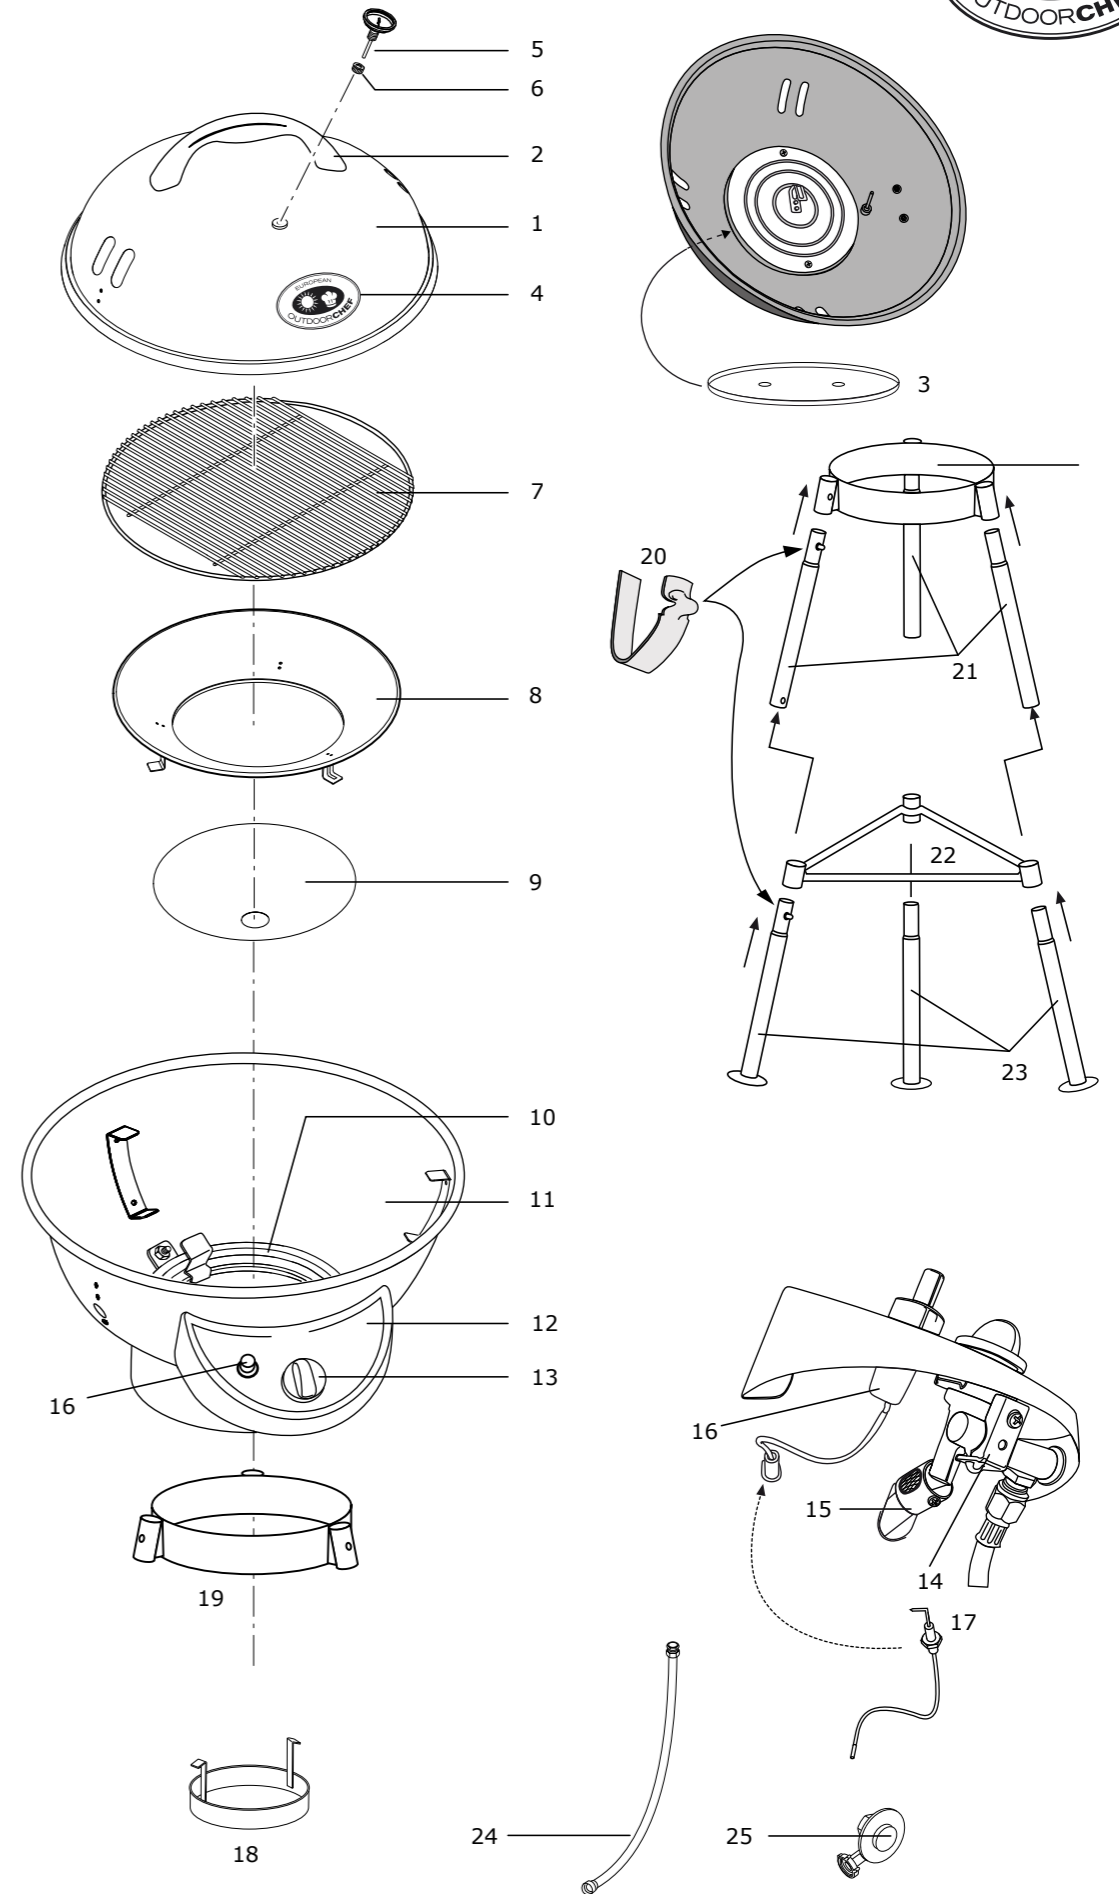

Attention

Please write your serial number on the backside of the manual for future reference. You will find the number on the data plate attached to the trolley or the bottom plate depending on the grill model. OUTDOORCHEF can only supply spare parts and honour warranty returns when the serial number is available.

Achtung

Bitte notieren Sie auf der Rückseite Ihrer Gebrauchsanweisung die Serien-Nummer. Je nach Grillmodell finden Sie die Nummer auf dem Datensticker, welcher sich entweder am Grillgestell oder auf der Bodenplatte befindet. OUTDOORCHEF kann Garantie und Ersatzteillieferungen nur mit der Serien-Nummer bearbeiten.

DKB Household Switzerland AG operates a policy of continuous product development and improvement. As such we reserve the right to alter product design and or technical specification without giving any prior notice.

CITY 420G